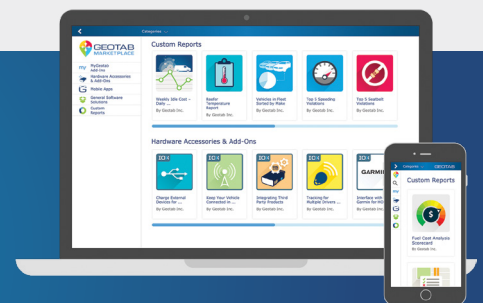

[Geotab.com/marketplace](https://www.geotab.com/marketplace)