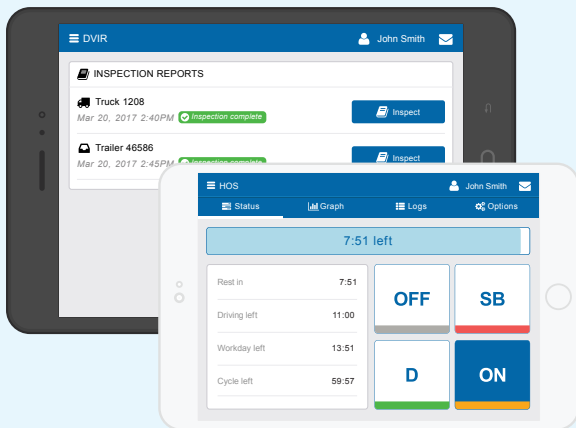

Download Geotab Drive free on the
Google Play Store and Apple App Store.

Key Features:

- FMCSA compliant
- User-friendly dashboard
- Hours of Service reporting
- Automatic duty status changes
- Alerts for violations and drivers not logged in
- End-to-end vehicle inspection workflow
- Driver Identification
- Plug-&-Play installation
- Over-the-air (OTA) software and firmware updates
- Compatible with off-the-shelf Android and iOS devices (BYOD)*
- Open and flexible solution for adding apps or integrating with other systems

GEOTAB
management by measurement

Request a Demo
www.geotab.com
testdrive@geotab.com

 Geotab
 @GEOTAB
 MyGeotab

ELD Solution on an Industry-Leading Platform

Geotab's electronic logging solution offers benefits for both drivers and fleet managers. Drivers can use Geotab Drive to easily record Hours of Service status and complete vehicle inspections from their tablet or smartphone. The intuitive app guides them through the process step-by-step. Managers can stay up-to-date on fleet compliance with real-time access to information in MyGeotab, including violation alerts, and detailed reports on driver logs and remaining hours.

ELDs provide many benefits to carriers and drivers:

Simplify compliance

Increase productivity and efficiency

Improve driver safety

Reduce admin time and costs

Track arrival and departure times and delivery status

Increase accuracy of records

Improve communication with drivers

Increase vehicle uptime with engine fault reporting for proactive vehicle maintenance

A Future-Proof ELD Solution

Geotab goes beyond the ELD mandate requirements by providing you with a secure, open telematics platform that evolves with your business. Build your own custom solutions, or integrate with your transport management system (TMS) - the choice is yours. Choose an ELD solution that gives you more.